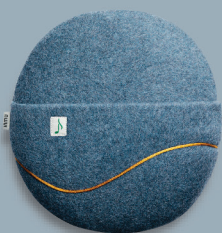

多感官音撫枕 inmuRELAX

inmuRELAX 是一個具有刺激大腦功能的獨特感官工具。圓形的設計及柔軟的布料讓手持者倍感舒適，再加上和諧的旋律配以輕柔的振動幫助放鬆身心，讓我們感到親密及安心。*inmuRELAX* 並沒有按鈕，只需觸摸它，音樂就自動播放。它有一個口袋在棉套外為無障礙設計，方便使用者伸手進去並輕鬆拿起，以此提供無障礙的互動。

The *inmuRELAX* is a unique sensory stimulating companion. The shape and soft fabric create comfort while holding it. The gentle tones and pleasant vibrations have a relaxing and soothing effect on the body and provide a feeling of closeness and safety. It has a pocket that makes it easy to hold on to—even for disabled people. There are no buttons, just touch it and it starts to play and interact with you.

適用於：躁動、癡呆和壓力大的人。它可以舒緩亢奮、帶來舒適感並減少睡眠問題，與此同時，它也適合用作激活大腦的工具。

Suitable for: People with unrest, dementia, and stress. It reduces arousal, gives comfort, and reduces sleeping problems. It is also suitable as an activating tool.

藍色
Blue