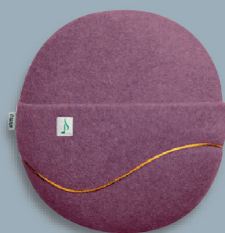

多感官音撫枕 inmuRELAX

inmuRELAX 是一個具有刺激大腦功能的獨特感官工具。圓形的設計及柔軟的布料讓手持者倍感舒適，再加上和諧的旋律配以輕柔的振動幫助放鬆身心，讓我們感到親密及安心。*inmuRELAX* 並沒有按鈕，只需觸摸它，音樂就自動播放。它有一個口袋在棉套外為無障礙設計，方便使用者伸手進去並輕鬆拿起，以此提供無障礙的互動。

The *inmuRELAX* is a unique sensory stimulating companion. The shape and soft fabric create comfort while holding it. The gentle tones and pleasant vibrations have a relaxing and soothing effect on the body and provide a feeling of closeness and safety. It has a pocket that makes it easy to hold on to—even for disabled people. There are no buttons, just touch it and it starts to play and interact with you.

適用於：躁動、癡呆和壓力大的人。它可以舒緩亢奮、帶來舒適感並減少睡眠問題，與此同時，它也適合用作激活大腦的工具。

Suitable for: People with unrest, dementia, and stress. It reduces arousal, gives comfort, and reduces sleeping problems. It is also suitable as an activating tool.

玫瑰色
Rose