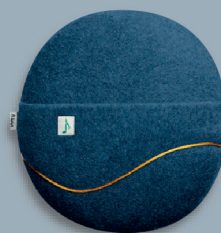

適用於：躁動、癡呆和壓力大的人。它可以舒緩亢奮、帶來舒適感並減少睡眠問題，與此同時，它也適合用作激活大腦的工具。

Suitable for: People with unrest, dementia, and stress. It reduces arousal, gives comfort, and reduces sleeping problems. It is also suitable as an activating tool.

藍色
Blue

玫瑰色
Rose

藍色
Blue

沙色
Sand