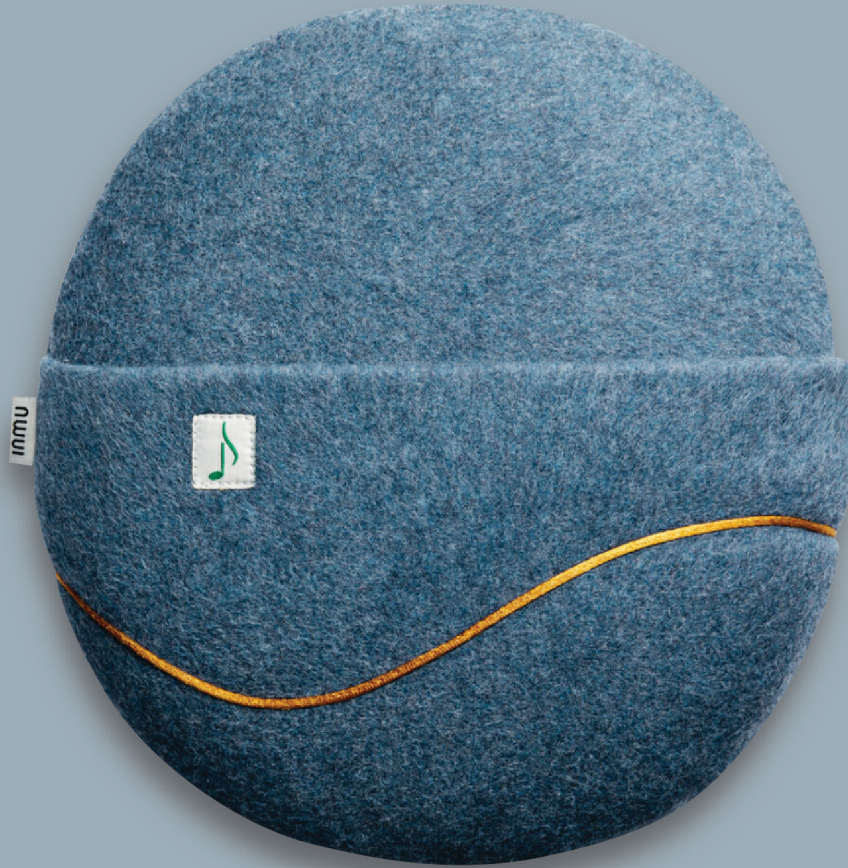

www.deltapyramax.com
www.healthyaqing.com.hk

多感官音撫枕 inmuRELAX

inmuRELAX 是一個具有刺激大腦功能的獨特感官工具。圓形的設計及柔軟的布料讓手持者倍感舒適，再加上和諧的旋律配以輕柔的振動幫助放鬆身心，讓我們感到親密及安心。*inmuRELAX* 並沒有按鈕，只需觸摸它，音樂就自動播放。它有一個口袋在棉套外為無障礙設計，方便使用者伸手進去並輕鬆拿起，以此提供無障礙的互動。

The *inmuRELAX* is a unique sensory stimulating companion. The shape and soft fabric create comfort while holding it. The gentle tones and pleasant vibrations have a relaxing and soothing effect on the body and provide a feeling of closeness and safety. It has a pocket that makes it easy to hold on to—even for disabled people. There are no buttons, just touch it and it starts to play and interact with you.